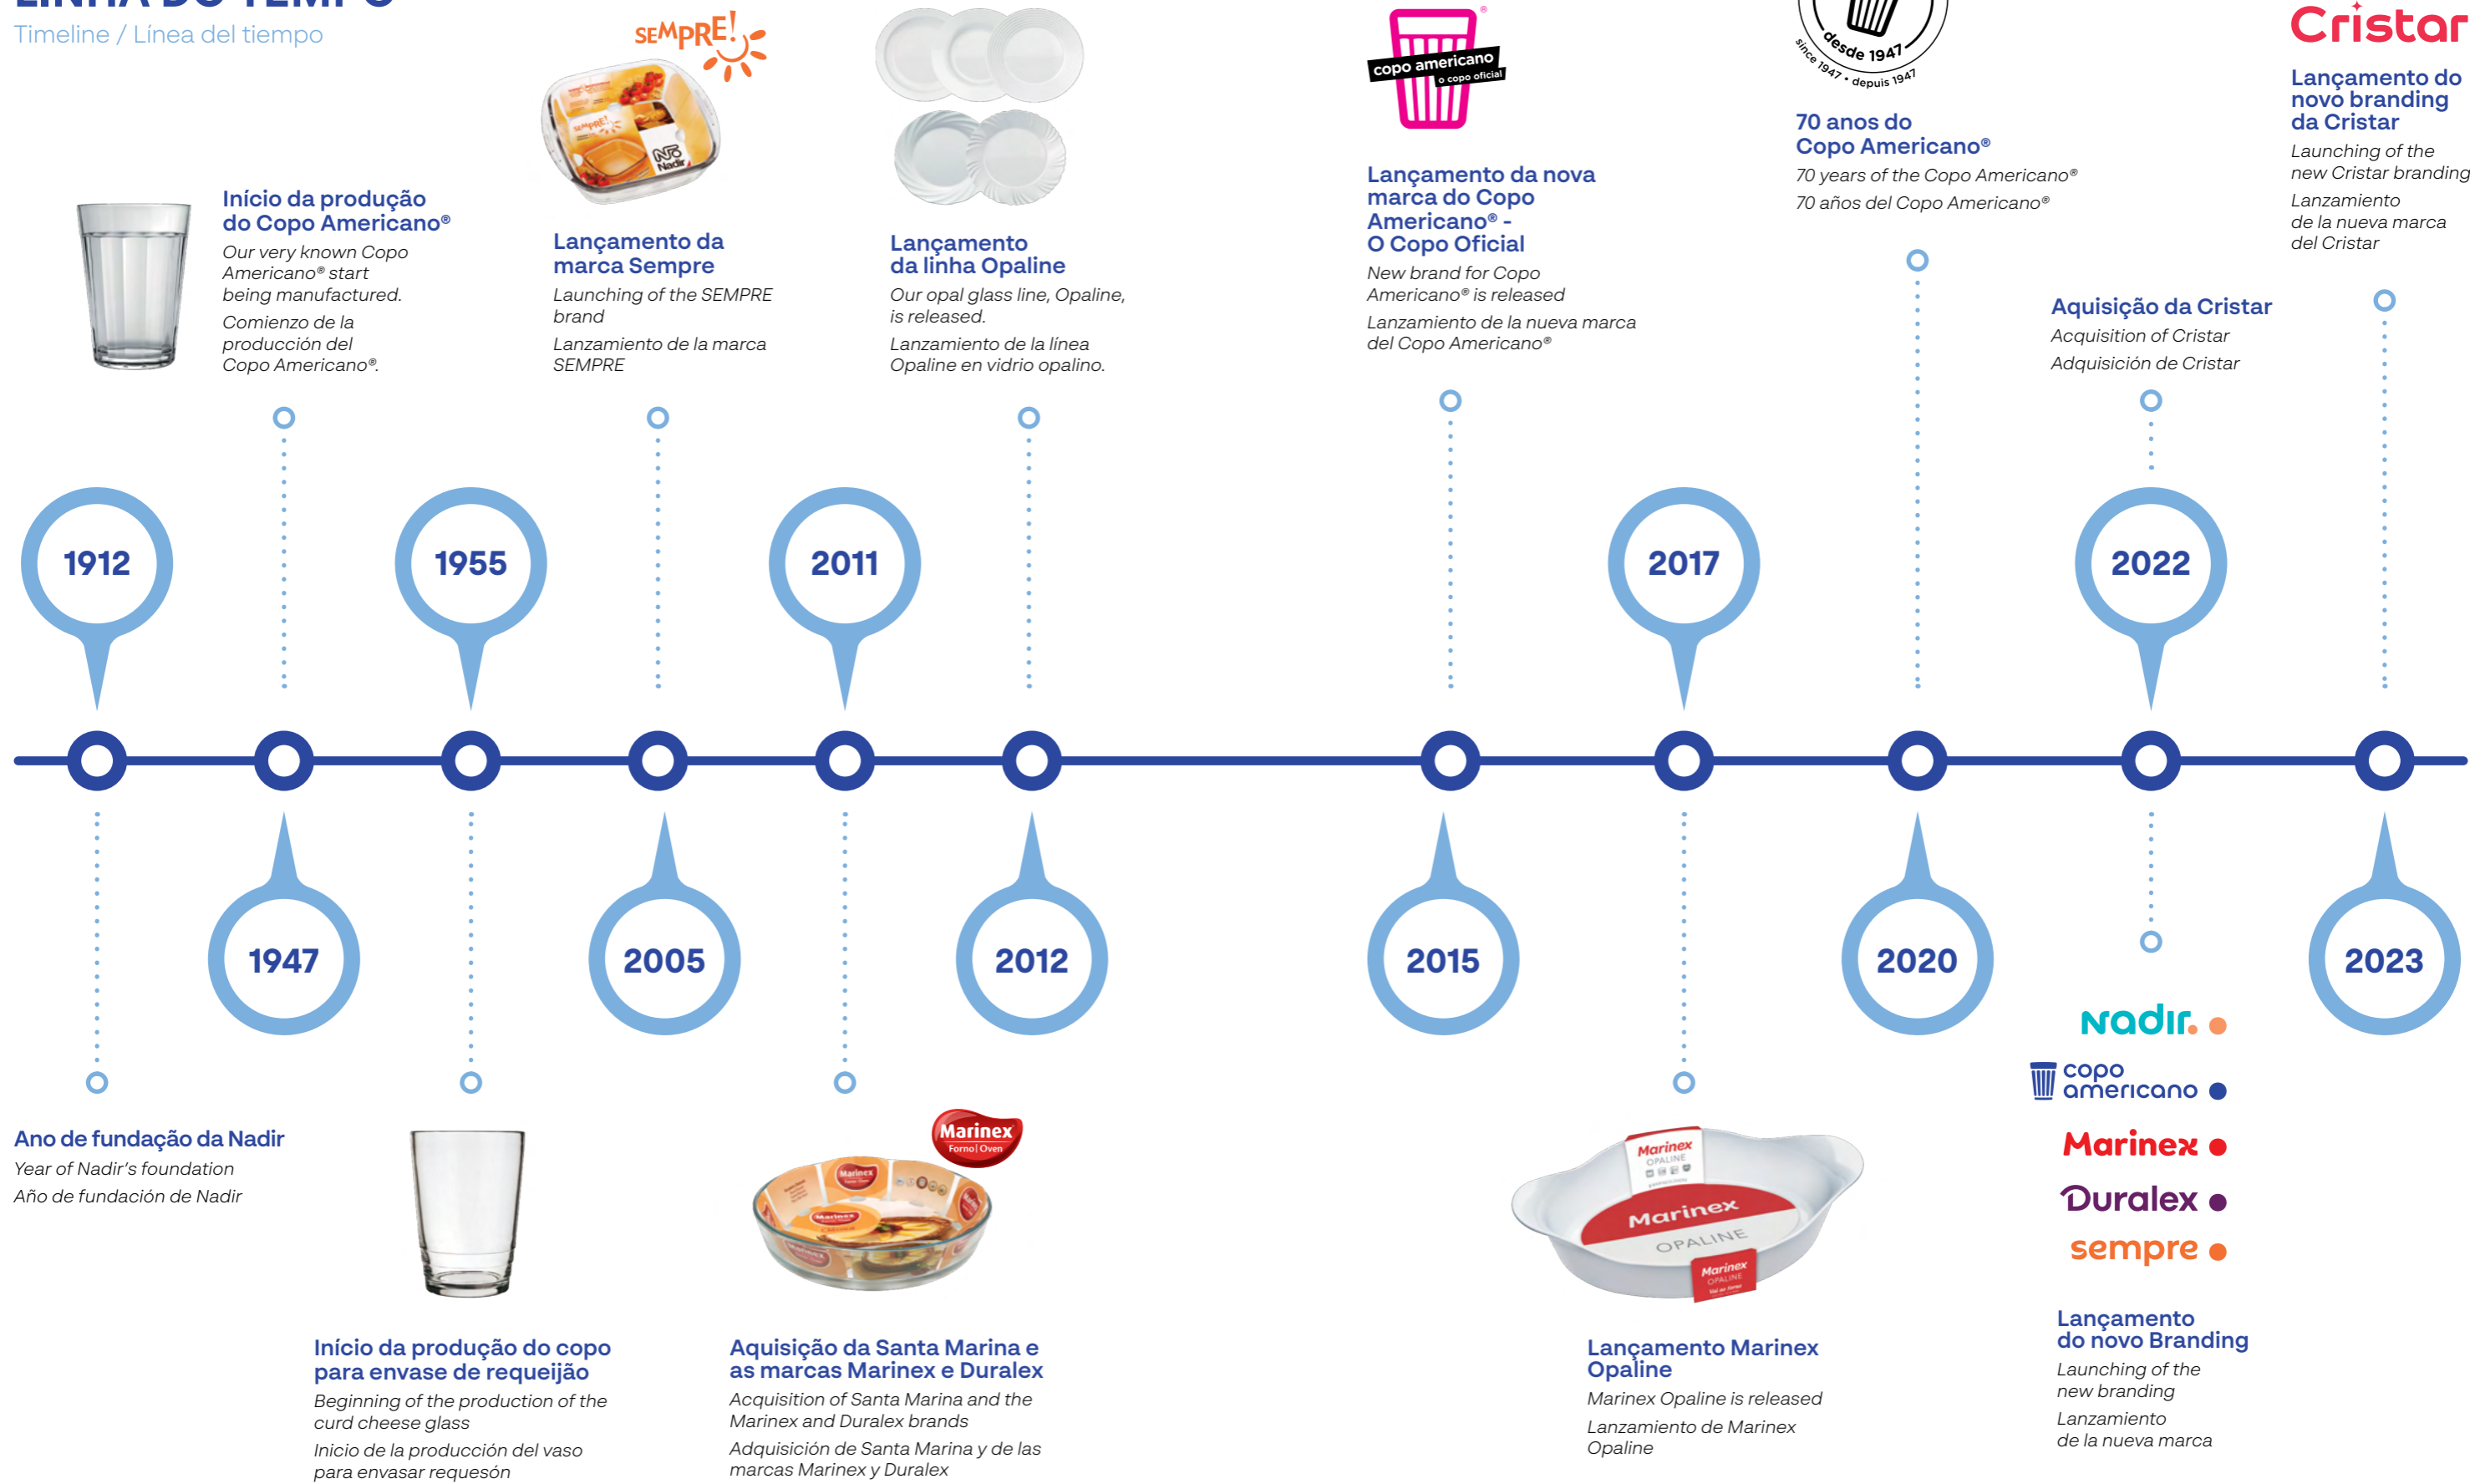

Como você, nós também queremos nos aprimorar a cada nova receita. E entendemos que um time comprometido com a qualidade é o nosso ingrediente mais importante. Por trás da marca Nadir, está a dedicação e a criatividade de milhares de parceiros e colaboradores: pessoas que entendem o que você precisa e fazem de tudo para transformar os seus momentos em uma experiência prazerosa.

Porque queremos que os seus dias tenham mais sabor e sua mesa tenha mais sorrisos.

COOKING IS AN ACT OF LOVE, SHARED WITH EVERYONE WHO SITS AT THE TABLE WITH YOU.

We, here at Nadir, have always believed in the idea above - and we are proud to be part of moments like this in homes and businesses all over Brazil. Driven by the same passion that you put into your recipes, we create the products that you need in your kitchen and on your table - a huge variety to suit everybody's tastes and every home style. This way, you can find us everywhere, supporting, and inspiring people in their daily lives and on the most special occasions. Because when you have the best tools for cooking and serving at hand, every meal is a chance to shine. Like you, we also want to improve with every new recipe. And we understand that a team committed to quality is our most important ingredient. Behind the Nadir brand is the dedication and creativity of thousands of partners and collaborators: people who understand what you need and do everything to transform your moments into pleasurable experiences. Because we want more flavor in your days and more smiles at your table.

LINHA DO TEMPO

Timeline / Línea del tiempo

- nadir. ●
- copo americano ●
- Marinex ●
- Duralex ●
- sempre ●

PRESENÇA GLOBAL NADIR

Nadir Global Presence / Presencia Global Nadir

BRASIL - Fábrica/Factory/Planta
Suzano - SP